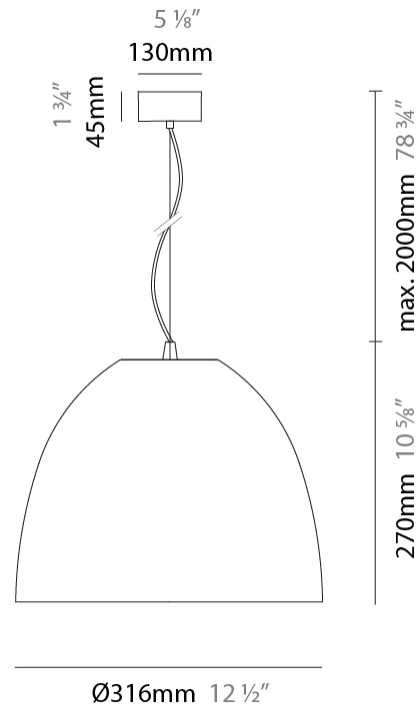

PROJECT
TYPE
SPECIFIER
QUANTITY
DATE

AURORA XS FOOD SUSPENSION

A1010046

base number Finish
Options

1. To build a product code in our configurator select the specify button on the base model # product page
2. To build a manual product code on this datasheet choose from the options listed below in blue font and add the suffix to the base model #

GENERAL

Series: Aurora Food
Subseries: Aurora XS Food
Partner: Side
Division: Architectural
Installation: Suspension
Product Type: Pendant
Mounting Location: Ceiling
Light Distribution: Direct

PHYSICAL

Shape: Dome
Diameter (mm): 316
Diameter (in): 12 1/2
Height (mm): 270
Height (in): 10 5/8
Max. Overall Height (mm): 2270
Max. Overall Height (in): 89 3/8
Weight (kg): 3.1
Weight (lbs): 6.8
Fixture Finish: [RWH](#) / [BLK](#) / [GRY](#)
Fixture Material: Aluminum
Cable Details: 2000mm / 78 3/4" Cable

ELECTRICAL

Lamp Type: LED
Input Wattage (W): 41
Dimming: Non-Dimmable
Driver Included: Yes
Driver Location: Integrated
Driver Type: Constant Current - Universal
Driver Class: Class 2
Input Voltage (V): 120
Constant Current (MA): 1050mA

LED

Color Temperature (°K): 4000
Max. Delivered Lumen (lm): 4484
CRI: >90 CRI
Lamp Life (hrs): 50000

OPTICAL

Beam Angle: Symmetrical Diffusing 30,60

RATINGS AND CERTIFICATIONS

Certified By: Certified for North American Standards
IP rating: IP20