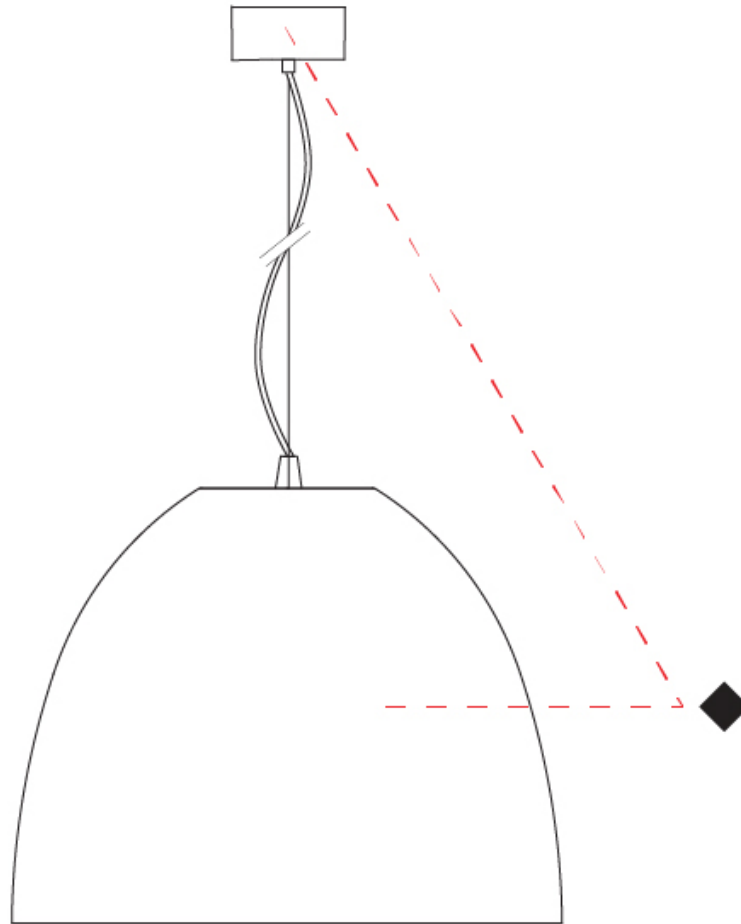

AURORA XS FOOD SUSPENSION

A1010044

PROJECT
TYPE
SPECIFIER
QUANTITY
DATE

A