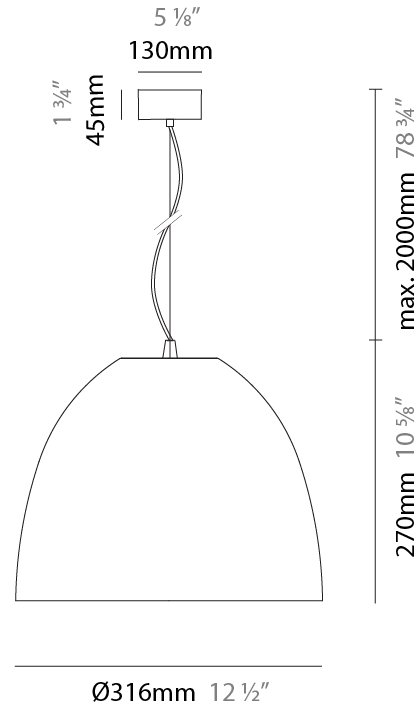

PROJECT
TYPE
SPECIFIER
QUANTITY
DATE

AURORA XS FOOD SUSPENSION

A1010048

base number   Finish Options   Beam Angle

1. To build a product code in our configurator select the specify button on the base model # product page
2. To build a manual product code on this datasheet choose from the options listed below in blue font and add the suffix to the base model #

GENERAL

Series: Aurora Food
Subseries: Aurora XS Food
Partner: Side
Division: Architectural
Installation: Suspension
Product Type: Pendant
Mounting Location: Ceiling
Light Distribution: Direct

PHYSICAL

Shape: Dome
Diameter (mm): 316
Diameter (in): 12 1/2
Height (mm): 270
Height (in): 10 5/8
Max. Overall Height (mm): 2270
Max. Overall Height (in): 89 3/8
Weight (kg): 3.1
Weight (lbs): 6.8
Diffuser: Symmetrical Diffusing
Fixture Finish: [RWH](#) / [BLK](#) / [GRY](#)
Fixture Material: Aluminum
Cable Details: 2000mm / 78 3/4" Cable

ELECTRICAL

Lamp Type: LED
Input Wattage (W): 41
Dimming: Non-Dimmable
Driver Included: Yes
Driver Location: Integrated
Driver Type: Constant Current - Universal
Driver Class: Class 2
Input Voltage (V): 120
Constant Current (MA): 1050

LED

Color Temperature (°K): 2700
Max. Delivered Lumen (lm): 3806
CRI: >90 CRI
Lamp Life (hrs): 50000

OPTICAL

Beam Angle: [30](#) / [60](#)

RATINGS AND CERTIFICATIONS

Certified By: Certified for North American Standards
IP rating: IP20