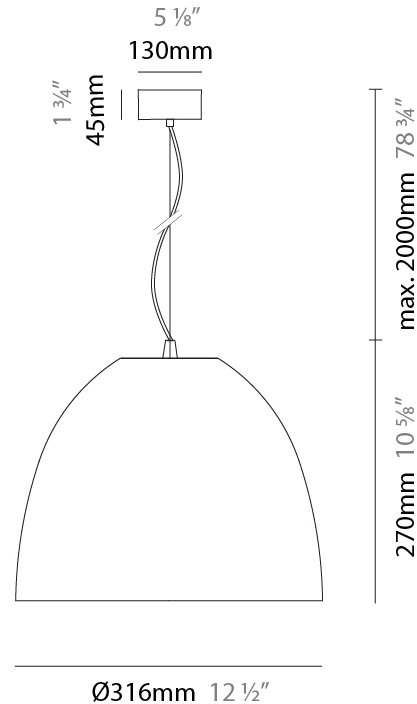

PROJECT
TYPE
SPECIFIER
QUANTITY
DATE

AURORA XS FOOD SUSPENSION

A1010049 -

base number   Finish Options   Beam Angle

1. To build a product code in our configurator select the specify button on the base model # product page
2. To build a manual product code on this datasheet choose from the options listed below in blue font and add the suffix to the base model #

GENERAL

Series: Aurora Food
Subseries: Aurora XS Food
Partner: Side
Division: Architectural
Installation: Suspension
Product Type: Pendant
Mounting Location: Ceiling
Light Distribution: Direct

PHYSICAL

Shape: Dome
Diameter (mm): 316
Diameter (in): 12 1/2
Height (mm): 270
Height (in): 10 5/8
Max. Overall Height (mm): 2270
Max. Overall Height (in): 89 3/8
Weight (kg): 3.1
Weight (lbs): 6.8
Diffuser: Symmetrical Diffusing
Fixture Finish: [RWH](#) / [BLK](#) / [GRY](#)
Fixture Material: Aluminum
Cable Details: 2000mm / 78 3/4" Cable

ELECTRICAL

Lamp Type: LED
Input Wattage (W): 41
Dimming: Non-Dimmable
Driver Included: Yes
Driver Location: Integrated
Driver Type: Constant Current - Universal
Driver Class: Class 2
Input Voltage (V): 120
Constant Current (MA): 1050

LED

Color Temperature (°K): 2400
Max. Delivered Lumen (lm): 2670
CRI: >90 CRI
Lamp Life (hrs): 50000

OPTICAL

Beam Angle: [30](#) / [60](#)

RATINGS AND CERTIFICATIONS

Certified By: Certified for North American Standards
IP rating: IP20